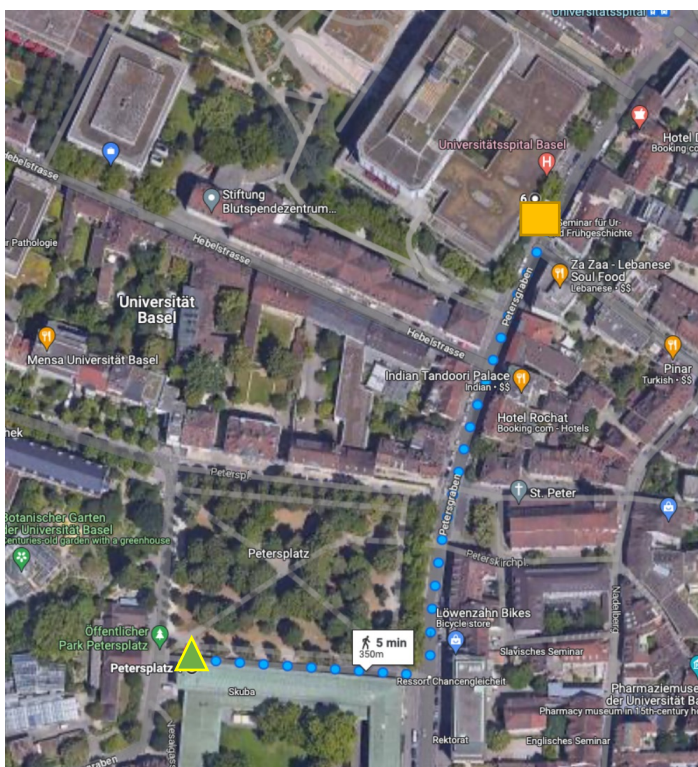

# How to get to the “Kollegienhaus” / University of Basel

From Railway station Basel SBB:

- Take Bus No 30 Exit @ Spalentor ■
- Walk down Spalengraben to Petersplatz 1 ▲

From City-Parking :

- Exit Petersgraben ■
- Walk up Petersgraben and cross the Park (Petersplatz) ▲

Directions to the Zoo will be given to those registering for the dinner